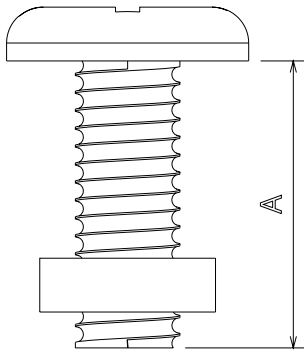

PRODUCT CODE: RB640
ROOFING BOLT & NUT

DESCRIPTION

M6 x 40mm Roofing Bolt c/w M6 Flat Nut

FINISH

BZP

MATERIAL

Steel

PACKAGING

Packed in qty 100

ADDITIONAL NOTES

Each roofing bolt is supplied c/w M6 flat nut

Front view

CODE	TYPE	A
RB612	M6	12
RB616	M6	16
RB620	M6	20
RB625	M6	25
RB630	M6	30
RB635	M6	35
RB640	M6	40
RB650	M6	50